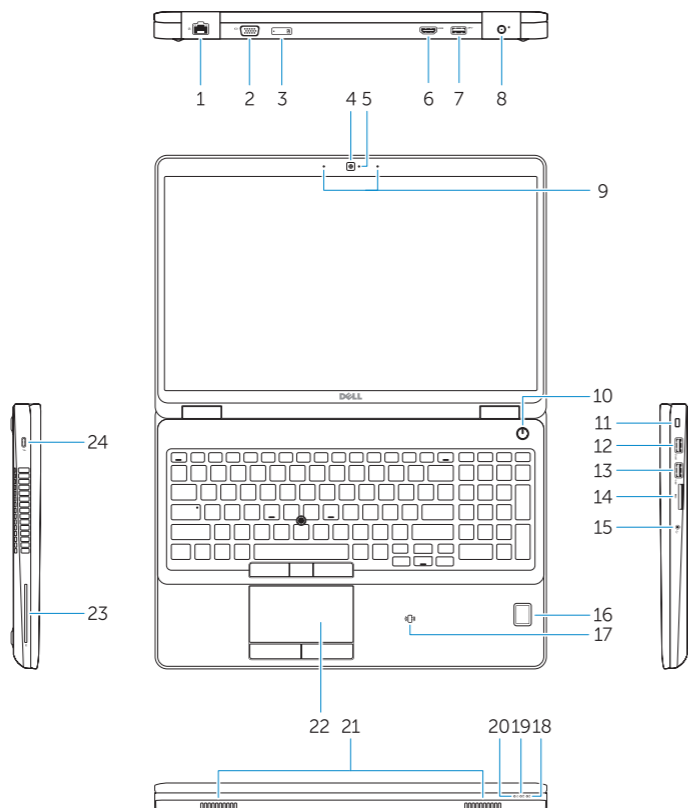

P48F

P48F001

Latitude 15-E5570

Features

Fitur | Funciones | Tính năng | الميزات

1. Network connector
2. VGA connector
3. SIM-card slot (optional)
4. Camera (optional)
5. Camera-status light (optional)
6. HDMI connector
7. USB 3.0 connector
8. Power connector
9. Dual Array microphones
10. Power button
11. Security-cable slot
12. USB 3.0 connector with PowerShare
13. USB 3.0 connector
14. SD memory-card reader
15. Headset connector
16. Fingerprint reader (optional)
17. Contactless smart card reader (optional)
18. Battery-status light
19. Hard-drive activity light
20. Power-status light
21. Speakers
22. Touchpad
23. Smart-Card Reader (optional)
24. Thunderbolt 3 connector (optional)
25. Dock connector
26. Service-tag label